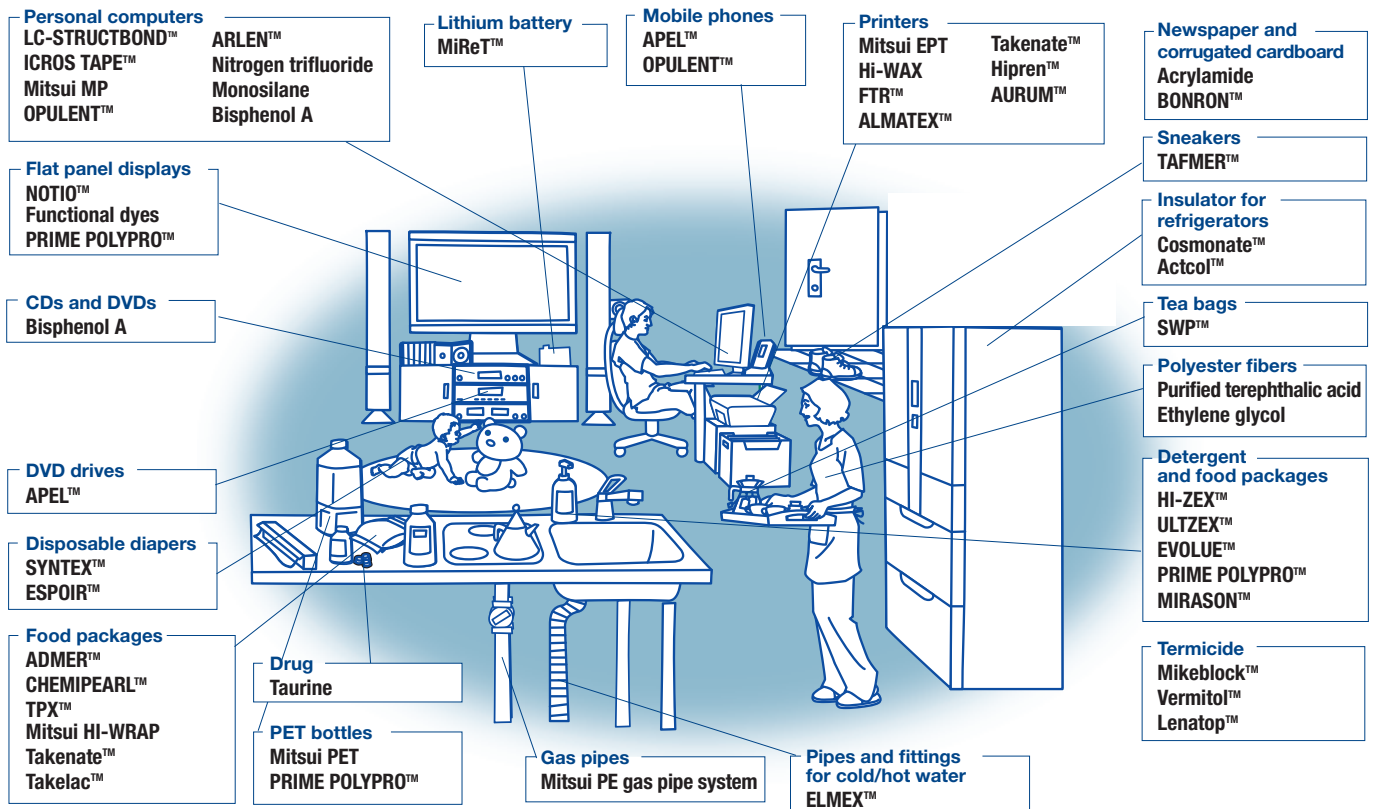

Business Segment	Products	Application					
		Life, Information and Communication Technology	Automotive Materials	Housing and Construction	Medical and Healthcare	Agriculture	
Fabricated Products	Nonwovens fabric	Mitsui MP					
		ICROS TAPE™					
		SYNTEX™					
		TAFNEL™					
		ESPOIR™					
		TECHNOROTE™					
		SWP™					
		OPULENT™					
		SOLAREVA™					
		Mitsui HI-WRAP					
Mitsui PE gas pipe system							
ELMEX™							
Functional Chemicals		Acrylamide					
		Nitrotrifluoride					
		Monosilane					
		Ophthalmic lens materials	MR™ series				
			Taurine				
		Agrochemicals	PGA pellet				
			Trebon™				
			Starkle™				
			Albarin™*				
			Koromite™				
			Milebeknock™				
		Tachigaren™					
		Nebijin™					
		Chloropicrin					
		Termiticide	Milebeknock™				
			Vermitol™				
			Lenatop™				
			Mitsuhikari™				
			MiReT™				
			Functional dyes				
Dental Materials							

* The Albarin™ is a registered trademark of AGRO-KANESHO CO., LTD.