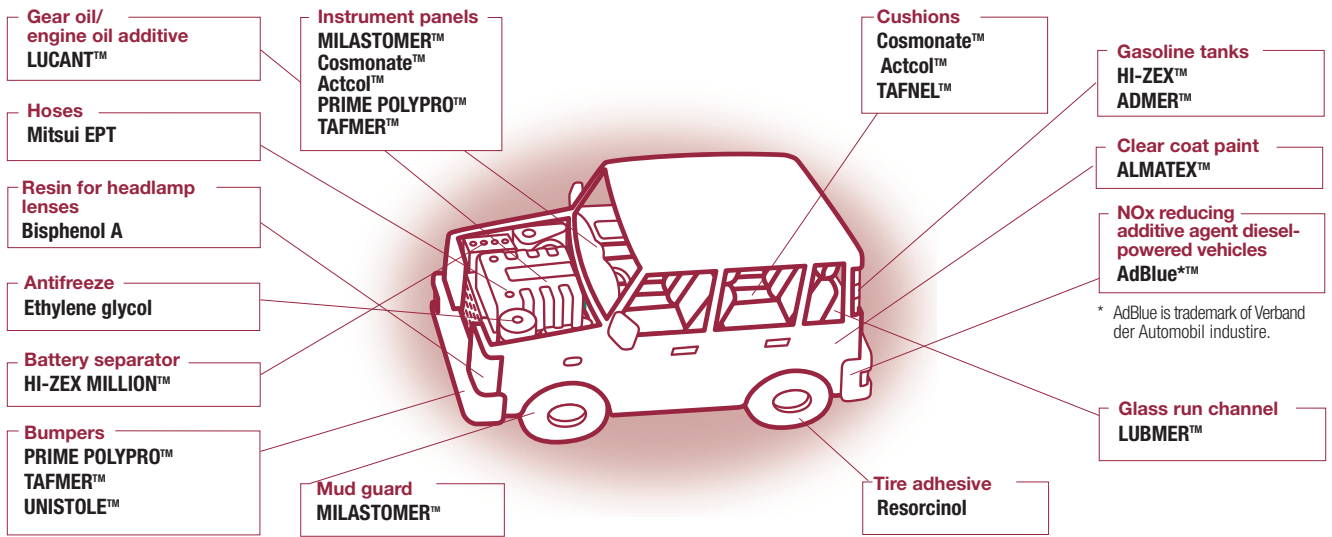

Main Products