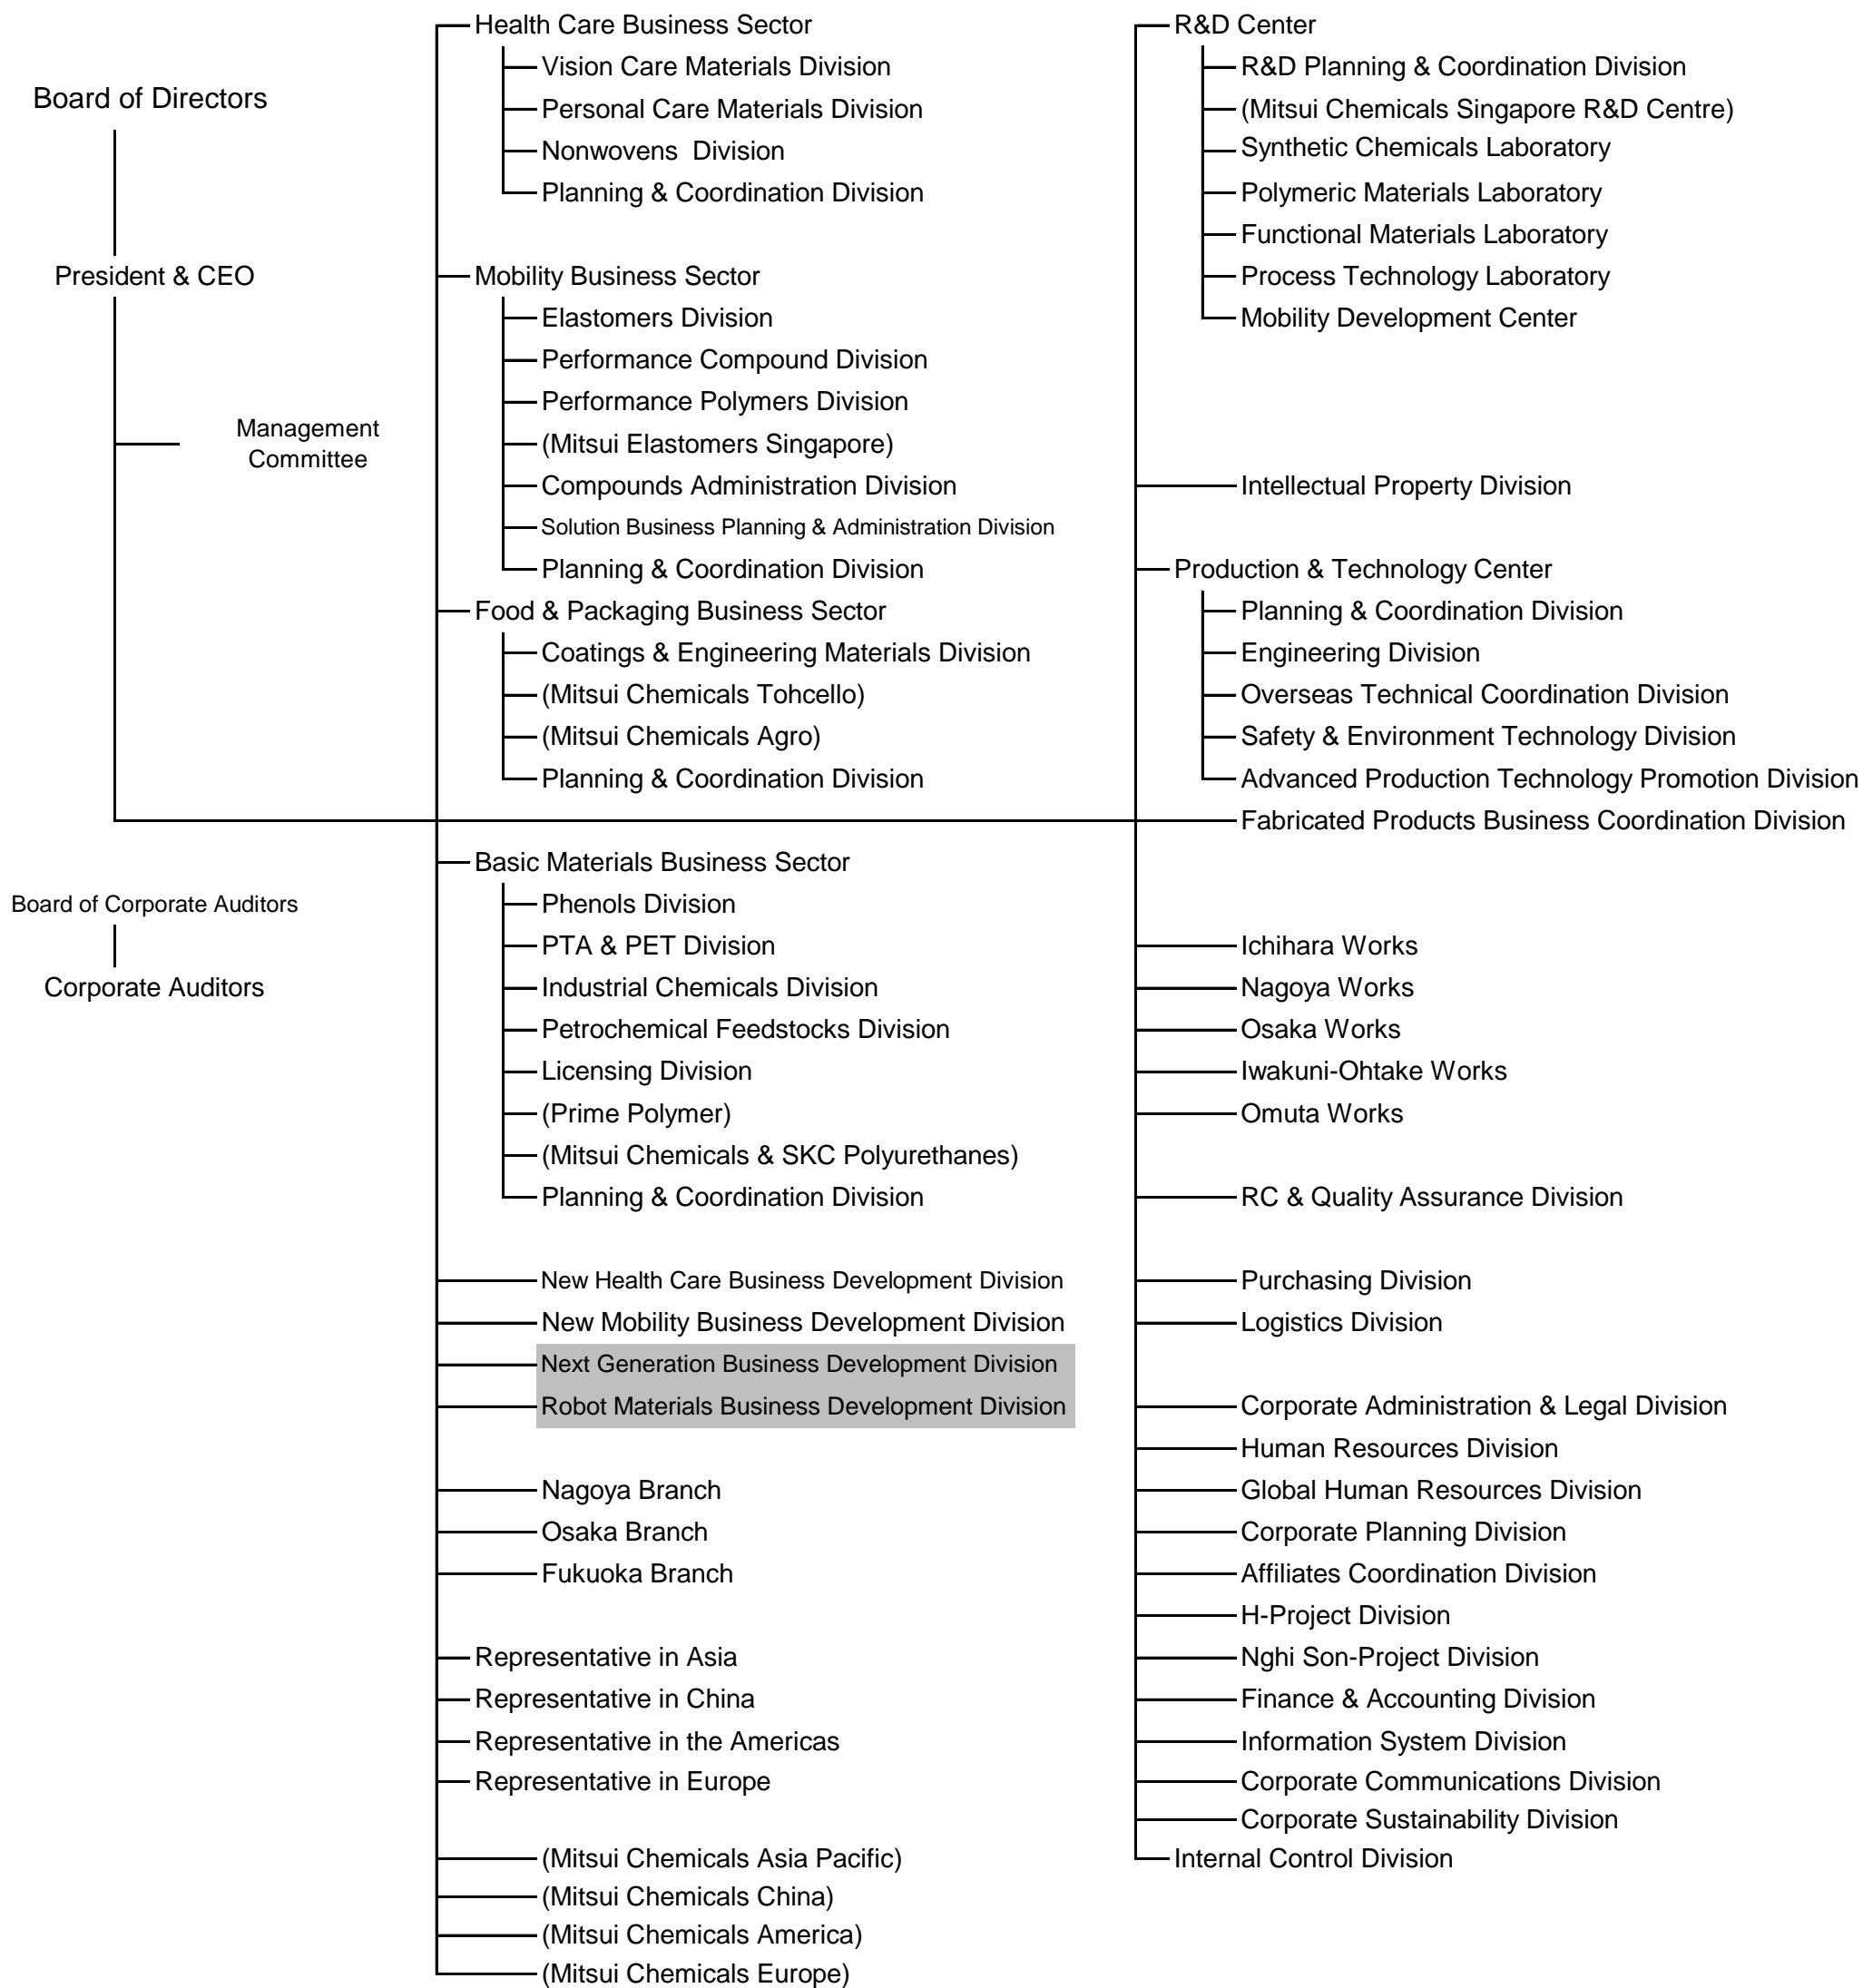

The organization chart of Mitsui Chemicals, Inc. (before the reorganization, until March 31, 2020)

Shaded parts indicate divisions abolished after the reorganization.

The organization chart of Mitsui Chemicals, Inc. (after the reorganization, as of April 1, 2020)

A shaded part indicates a new division established after the reorganization.